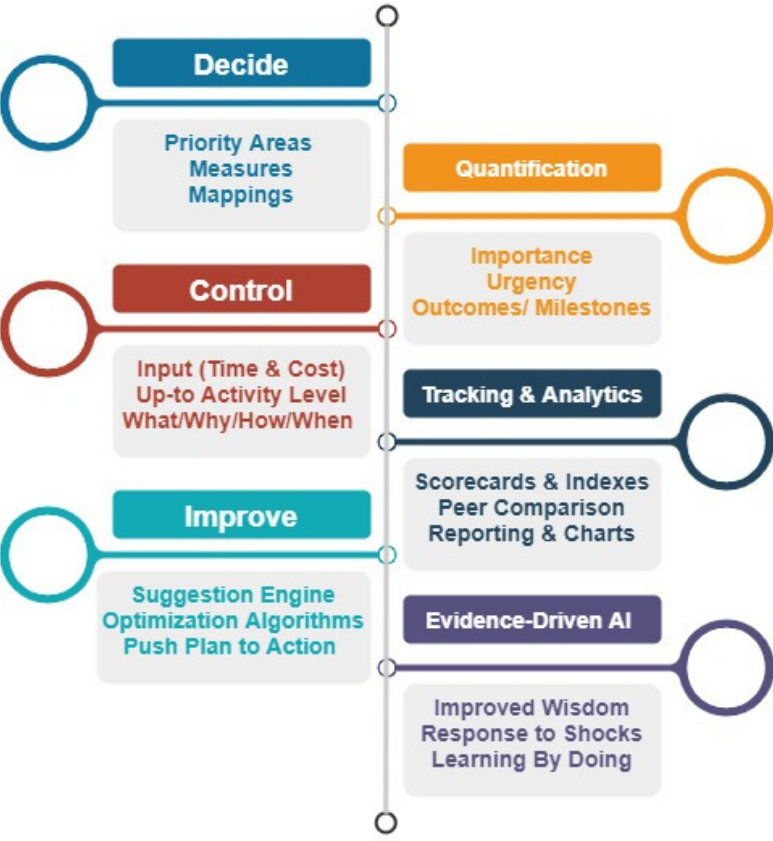

## How does our product help our clients?

Lunge Enterprise provides a software tool to:

- Define organizational priorities,
- Measure the progress towards them, and
- Optimize the processes using a mix of AI and real-life evidence.

## What are its unique features ?

- Employee/ User Roles
- Priorities - Weight & Rank
- Log Efforts & Progress
- Pre- and Post- CheckLists
- Suggested Activity Roadmap
- Proprietary Indexes
- Group/ Team Projects
- Communities & Challenges

**MORE INFO**

<https://www.lungesystems.com/>

**EMAIL US FOR SETTING UP A DEMO**

[info@lungesystems.com](mailto:info@lungesystems.com)

- 1 **Personal App** lunge.ai/personal
- 2 **Lunge For Gurus** lunge.ai/group
- 3 **Lunge Enterprise** lunge.ai/enterprise

**Lunge Pathways : Suggested Activities for Achieving Your Goals**

**Lunge Pathways**

**Lunge Data & A.I. Platform :**

**Our Insights-As-A-Service Architecture & Benefits to Clients**

<https://data.lunge.ai>