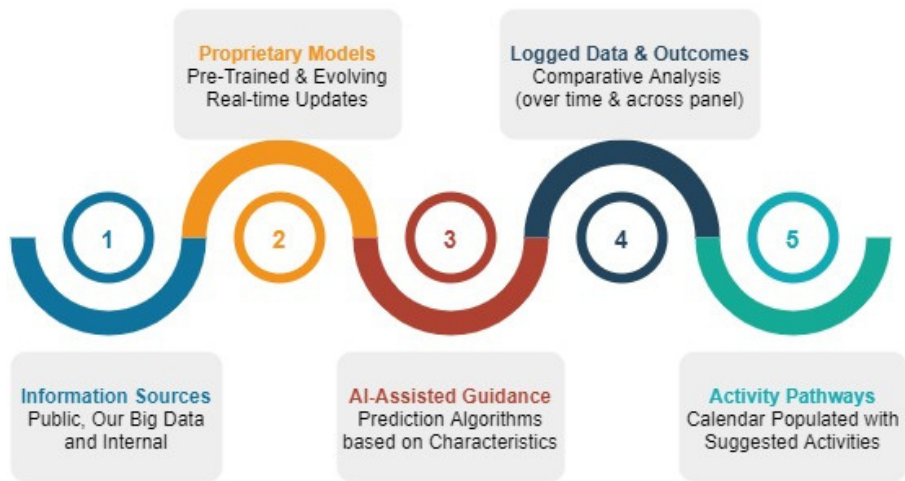

## How does our product help our clients?

Lunge Enterprise provides a software tool to:

- Define organizational priorities,
- Measure the progress towards them, and
- Optimize the processes using a mix of AI and real-life evidence.

## What are its unique features ?

- Employee/ User Roles
- Priorities - Weight & Rank
- Log Efforts & Progress
- Pre- and Post- CheckLists
- Suggested Activity Roadmap
- Proprietary Indexes
- Group/ Team Projects
- Communities & Challenges

**MORE INFO**

<https://www.lungesystems.com/>

**EMAIL US FOR SETTING UP A DEMO**

[info@lungesystems.com](mailto:info@lungesystems.com)

- 1 **Personal App** lunge.ai/personal
- 2 **Lunge For Gurus** lunge.ai/group
- 3 **Lunge Enterprise** lunge.ai/enterprise

**Lunge Pathways : Suggested Activities for Achieving Your Goals**

**Lunge Pathways**

**Lunge Data & A.I. Platform :**

**Our Insights-As-A-Service Architecture & Benefits to Clients**

<https://data.lunge.ai>