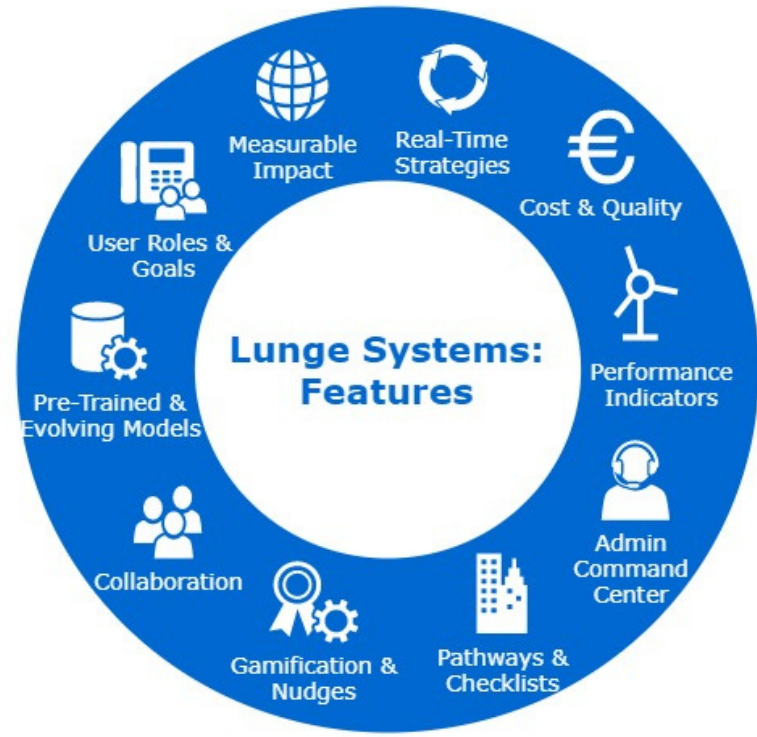

## How does our product help our clients?

Lunge Enterprise provides a software tool to:

- Define organizational priorities,
- Measure the progress towards them, and
- Optimize the processes using a mix of AI and real-life evidence.

**MORE INFO**

<https://www.lungesystems.com/>

**EMAIL US FOR SETTING UP A DEMO**

[info@lungesystems.com](mailto:info@lungesystems.com)

- 1 **Personal App** lunge.ai/personal
- 2 **Lunge For Gurus** lunge.ai/group
- 3 **Lunge Enterprise** lunge.ai/enterprise

**Lunge Pathways : Suggested Activities for Achieving Your Goals**

**Lunge Pathways**

**Lunge Data & A.I. Platform :**

**Our Insights-As-A-Service Architecture & Benefits to Clients**

<https://data.lunge.ai>