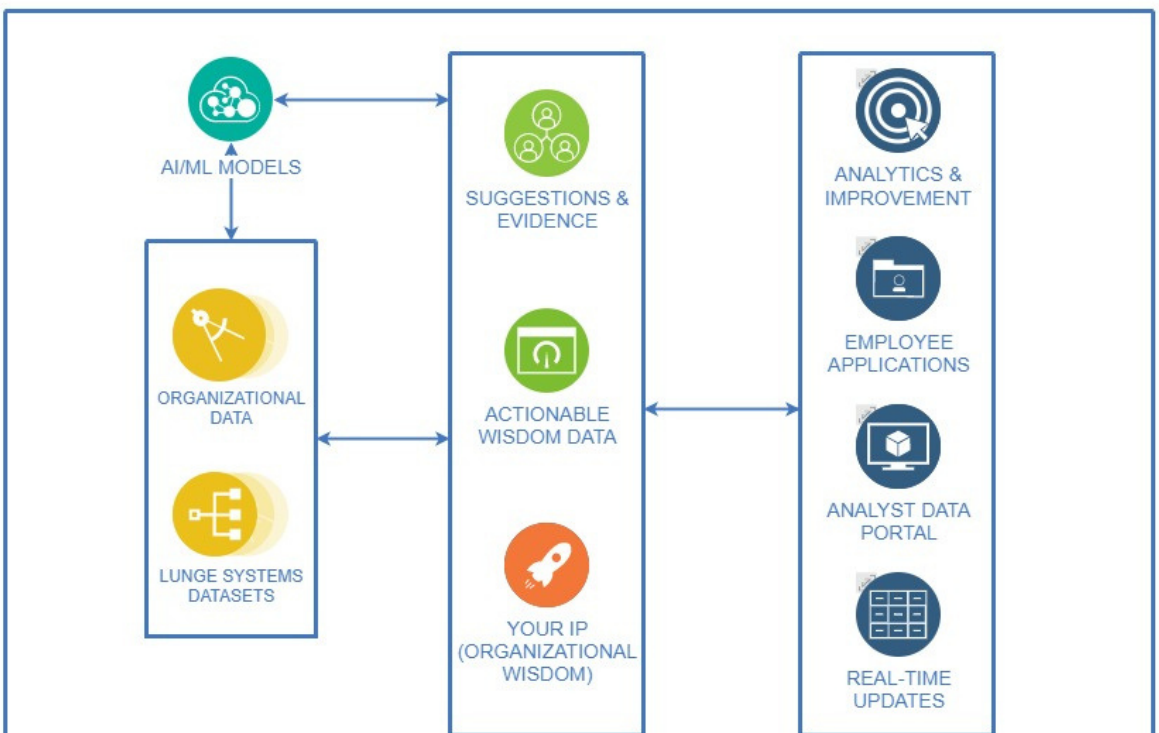

## How does our product help our clients?

Lunge Enterprise provides a software tool to:

- Define organizational priorities,
- Measure the progress towards them, and
- Optimize the processes using a mix of AI and real-life evidence.

**MORE INFO**

<https://www.lungesystems.com/>

**EMAIL US FOR SETTING UP A DEMO**

[info@lungesystems.com](mailto:info@lungesystems.com)

- 1 **Personal App** lunge.ai/personal
- 2 **Lunge For Gurus** lunge.ai/group
- 3 **Lunge Enterprise** lunge.ai/enterprise

**Lunge Pathways : Suggested Activities for Achieving Your Goals**

**Lunge Pathways**

**Lunge Data & A.I. Platform :**

**Our Insights-As-A-Service Architecture & Benefits to Clients**

<https://data.lunge.ai>

**WHY YOU SHOULD TRY OUR DATA & A.I. PLATFORM OR INSIGHTS SERVICES**

- Leverage External Wisdom
- Ready-To-Use Intelligence Platform
- Seamless Adoption of Strategic Data
- Deploy Human-Assisted AI across Organization
- Preserve & Codify Learning-By-Doing